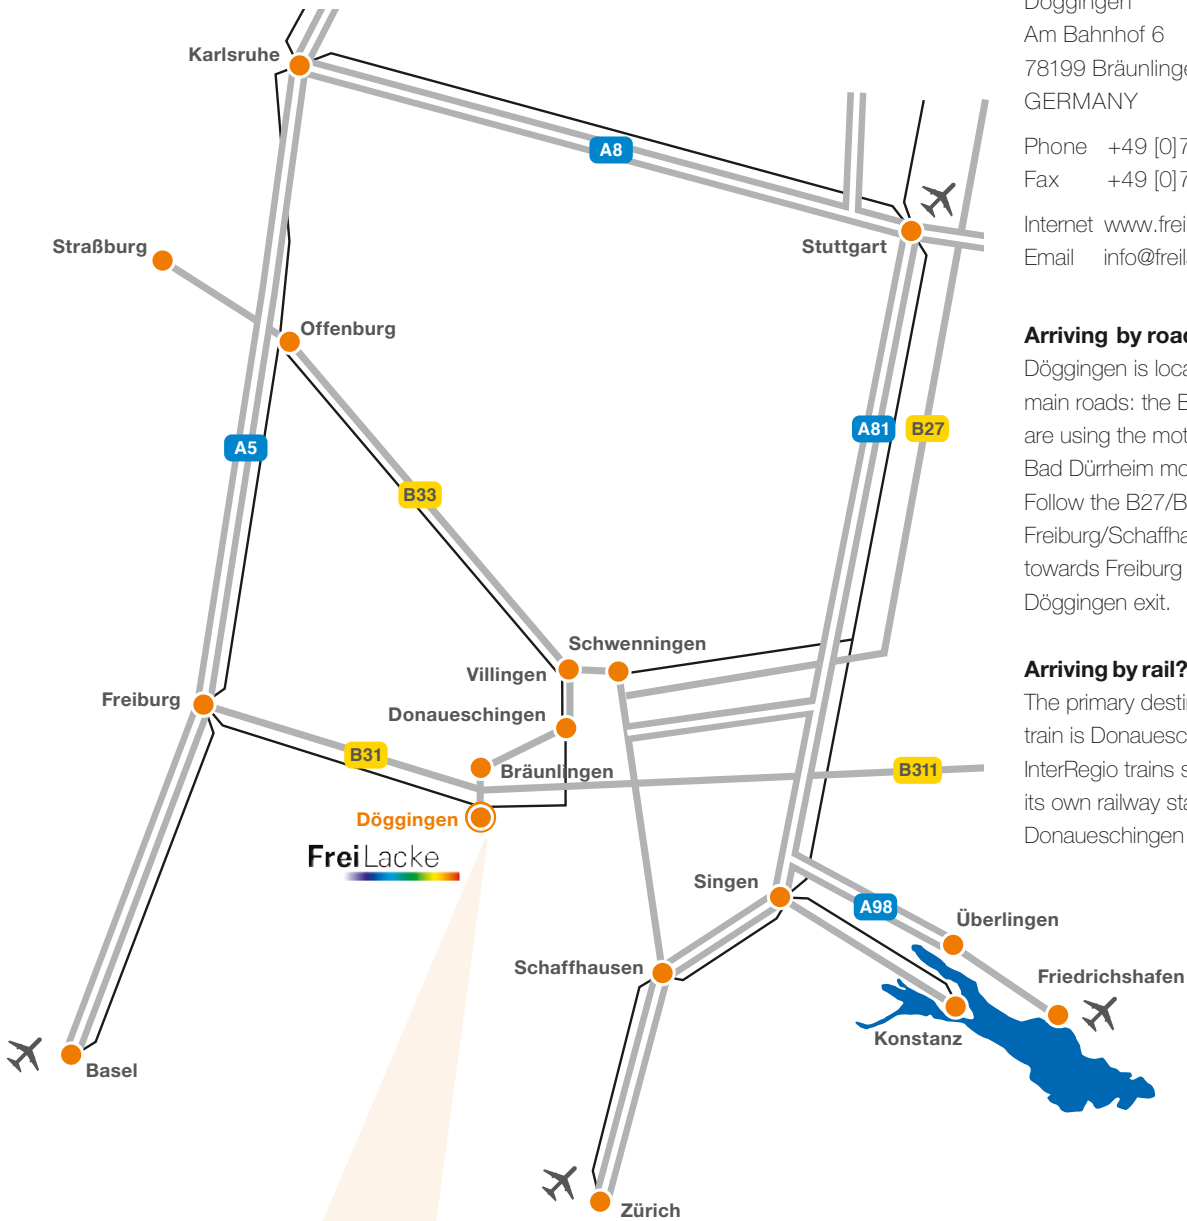

Directions

Emil Frei GmbH & Co. KG

Döggingen
 Am Bahnhof 6
 78199 Bräunlingen
 GERMANY
 Phone +49 [0]77 07.151-0
 Fax +49 [0]77 07.151-238
 Internet www.freilacke.com
 Email info@freilacke.de

Arriving by road?

Döggingen is located on the junction of three main roads: the B27, B31 and B33. If you are using the motorway, exit the A81 at the Bad Dürkheim motorway intersection (A864). Follow the B27/B33 in the direction of Freiburg/Schaffhausen. Then take the B31 towards Freiburg and come off at the Döggingen exit.

Arriving by rail?

The primary destination for those arriving by train is Donaueschingen railway station. All InterRegio trains stop here. Döggingen has its own railway station on the Donaueschingen – Freiburg route.